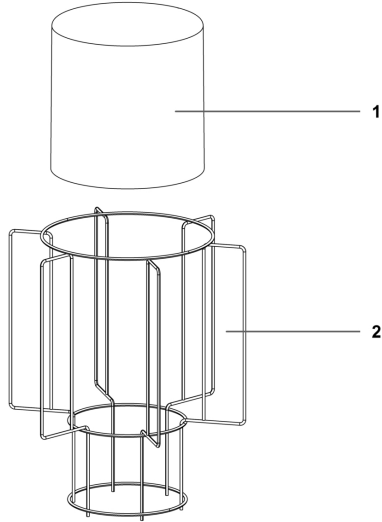

Ref. K	Part N.	Part N. 2	Description	Quantity	Validity		Price
					From	To	
0001	MPVR06931	N/A	GALLEGGIANTE PER PLANET	1,00			--
0002	LAFN10227	N/A	CEST. INOX X GALLEG. PLANET 100 LT	1,00			--