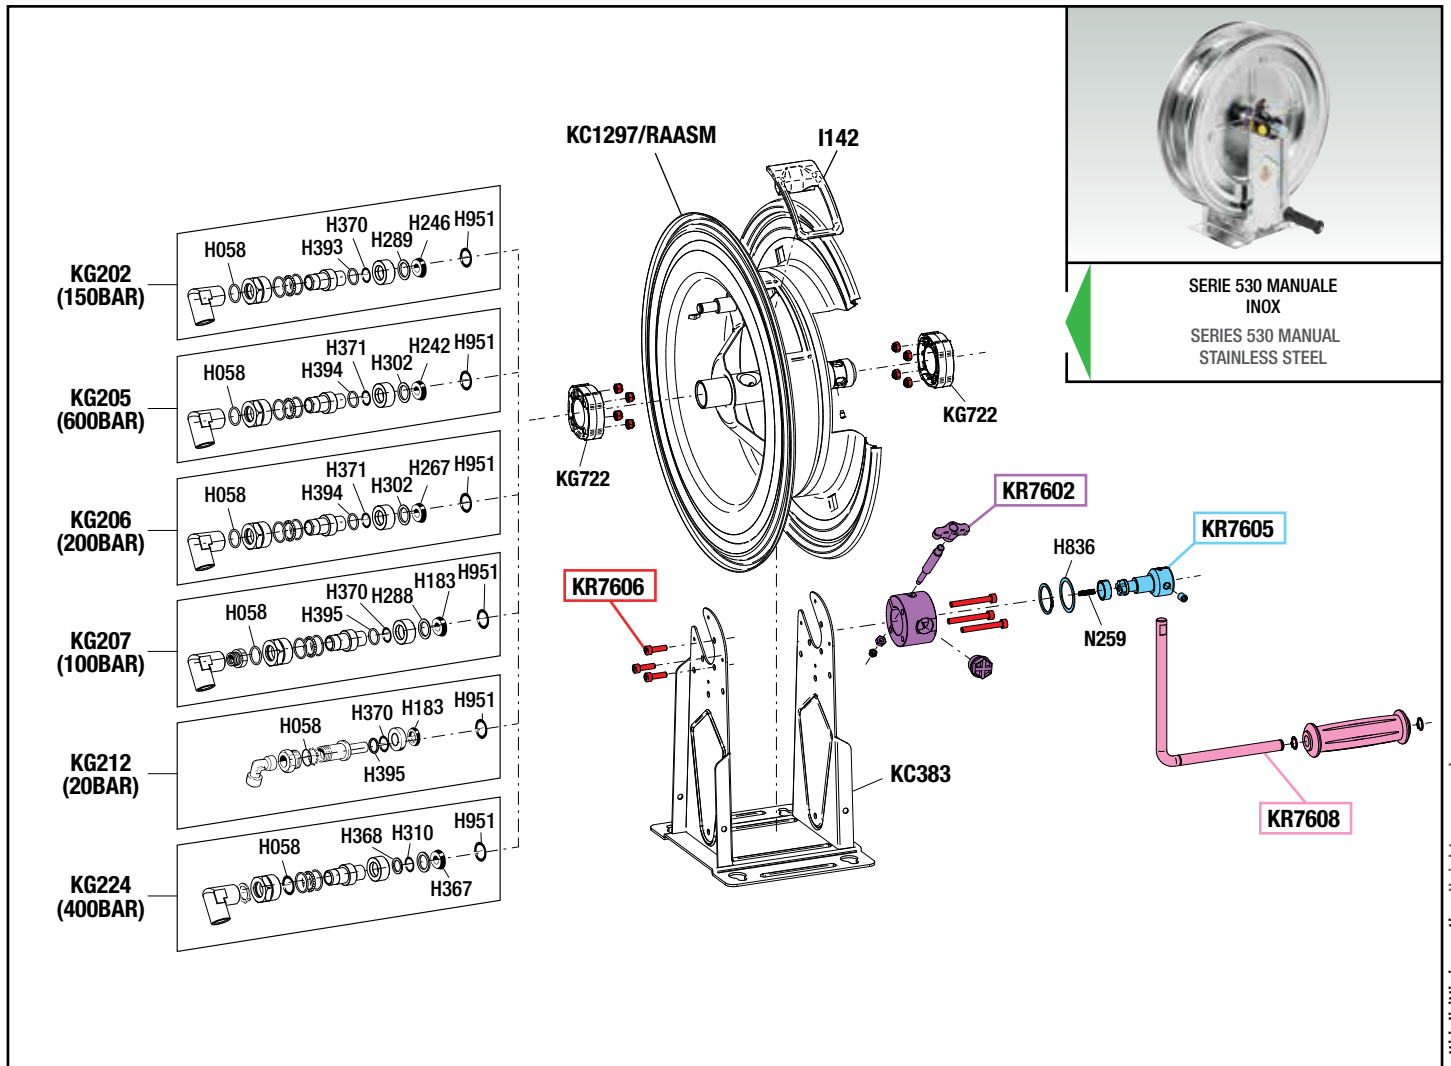

Art. 75320.100 Mod. 532-20 bar - Art. 75340.200 Mod. 534-100 bar
 Art. 75340.300 Mod. 534-200 bar - Art. 75340.350 Mod. 534-400 bar
 Art. 75320.500 Mod. 532-600 bar - Art. 75320.150 Mod. 532-20 bar

VISTA ESPLOSA - EXPLODED VIEW

SPARE PARTS KITS

EACH KIT SHOWN WITH THE SAME COLOR INCLUDES ALSO THE GASKETS. THE SPARE PARTS INCLUDED IN THE KIT CAN'T BE SUPPLIED SEPARATELY EXCEPT THOSE SHOWN WITH A PROPER CODE.

CODICE CODE	DESCRIZIONE DESCRIPTION	Q.TÀ QTY
KR7602	KIT FRENO AVVOLGITUBO MANUALE BREAK HOSE REEL MANUAL KIT	1
KR7605	KIT SUPPORTO MANOVELLA SUPPORT CRANK KIT	1
KR7606	SET VITI AVVOLGITUBO SET OF SCREWS FOR HOSEREEL	1
KR7608	KIT MANOVELLA CRANK KIT	1

ELENCO RICAMBI FORNIBILI SINGOLARMENTE

LIST OF SPARE PARTS WHICH CAN BE SUPPLIED SEPARATELY

CODICE CODE	DESCRIZIONE DESCRIPTION	Q.TÀ QTY
H836	FASCIA DI GUIDA WASHER GUIDE	1
I142	INSERTO FORO USCITA TUBO HOSE OUTLET PROTECTION	1
KC383	SUPPORTO AVVOLGITUBO HOSEREEL SUPPORT	1
KC1297/RAASM	TAMBURO AVVOLGITUBO HOSEREEL DRUM	1
KG202	SNODO OLIO 150 BAR JOINT OIL 150 BAR	1
KG205	SNODO GRASSO 600 BAR JOINT GREASE 600 BAR	1
KG206	SNODO ACQUA 200 BAR JOINT WATER 200 BAR	1
KG207	SNODO ACQUA 100 BAR JOINT WATER 100 BAR	1
KG212	SNODO ARIA-ACQUA / GASOLIO 20 BAR JOINT AIR-WATER / DIESEL FUEL 20 BAR	1
KG224	SNODO ACQUA 400 BAR JOINT WATER 400 BAR	1
KG722	BOCCOLA TAMBURO DRUM BUSH	2
N259	MOLLA SPRING	1