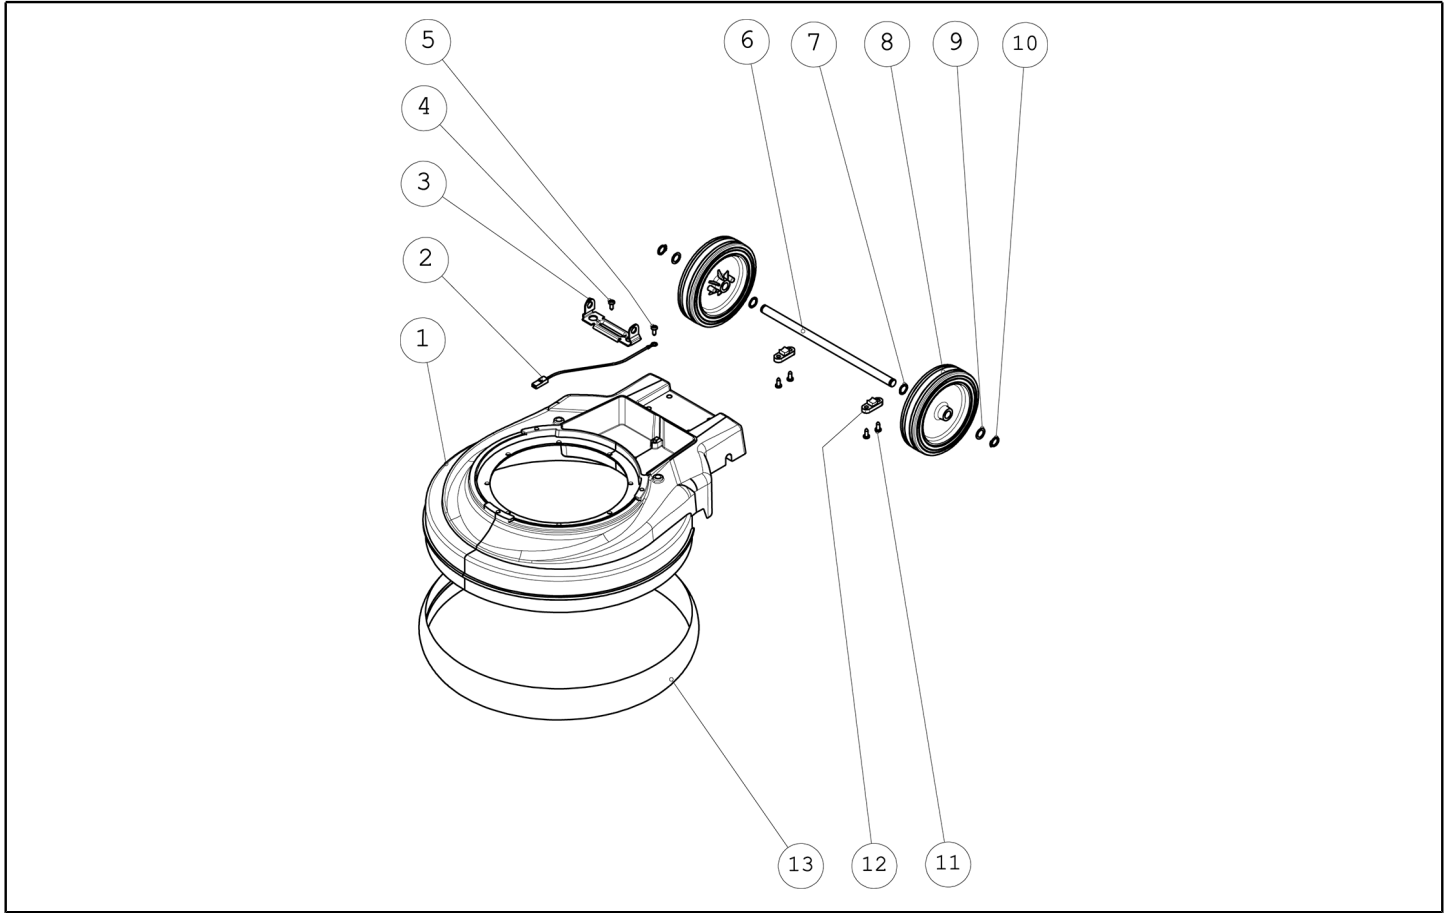

IPC

Spare parts list

Ref: LUMS00324

Model: SINGLE BRUSH SD 17-400

Ref. K	Part n.	Part n. 2	Description	Quantity	Validity		Price
					From	To	
0010	MPVR12292		LEVER -	1,00			--
0011	MPVR12293		HANDLE -	1,00			--
0014	MPVR12294		SUPPORT -	2,00			--
0022	MPVR12295		HANDLE -	1,00			--
0023	MPVR12296		LEVER -	1,00			--
0025	KTRI05566		KIT .	1,00			--

Ref. K	Part n.	Part n. 2	Description	Quantity	Validity		Price
					From	To	
0001	MFVR00307		PISTON .	1,00			--
0004	MTIG00159		GEAR .	1,00			--
0007	MFVR00308		CONNECTING ROD .	1,00			--
0008	MFVR00309		FORK .	1,00			--

Ref. K	Part n.	Part n. 2	Description	Quantity	Validity		Price
					From	To	
0001	GUVR00585		GASKET -	1,00			--
0016	GUVR00587		GASKET -	1,00			--

Ref. K	Part n.	Part n. 2	Description	Quantity	Validity		Price
					From	To	
0008	RTRT00705		WHEEL D.140	2,00			--