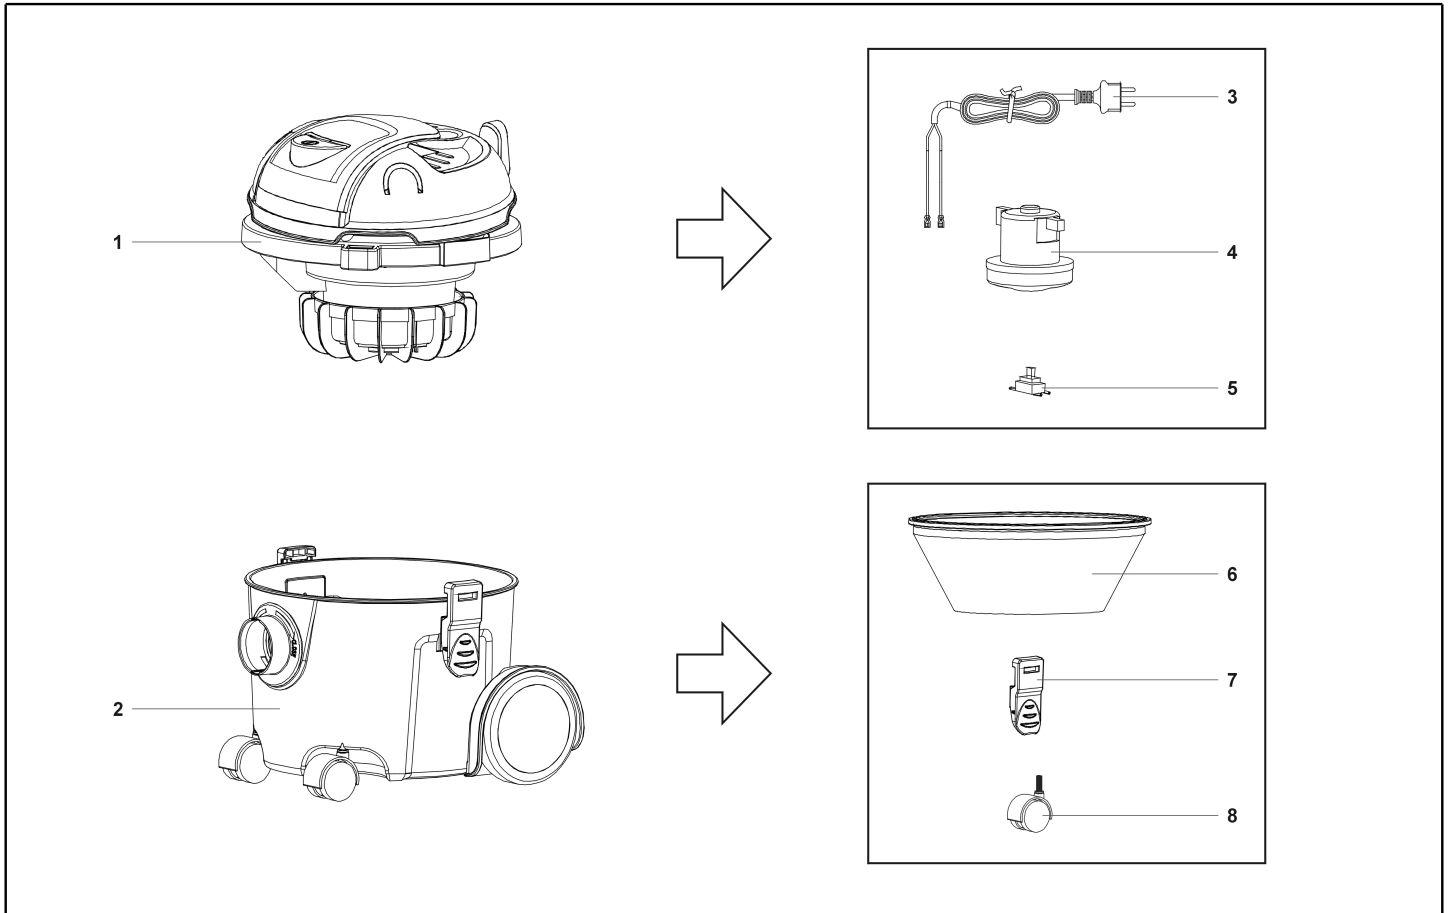

**IPC**

**Spare parts list**

Ref: ASDO15507

Model: VACUUM CLEANER YP 1/6 ECO B

Ref. K	Part n.	Part n. 2	Description	Quantity	Validity		Price
					From	To	
0001	PMTA08686		HEAD kit green ECO B YP1400/6	1,00			--
0002	PMFU02601		TANK YP1400/6 Bucket Tank kit	1,00			--
0003	MECB01490		SOCKET YP1400/6 POWER CORD	1,00			--
0004	MOMO01000		MOTOR YP1400/6 ECO B	1,00			--
0005	MEVR02214		SWITCH YP1400/6 SWITCH	1,00			--
0006	KTRI02537		FILTER YP1400/6 INTERNAL CLOTH	1,00			--
0007	PMVR06321		KIT YP1400/6-20 Complete clam	2,00			--
0008	RTRT00584		WHEEL YP1400/6 SMALL	2,00			--