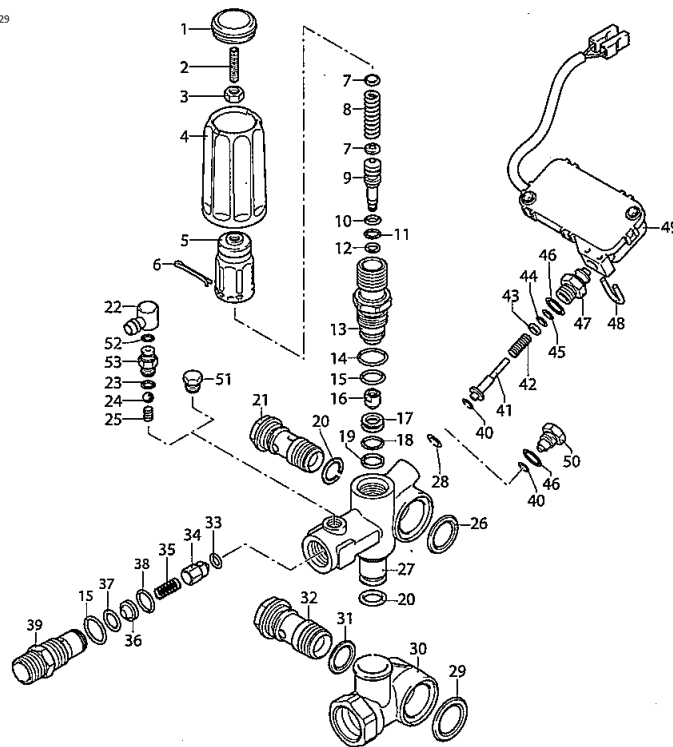

VRZ TSS + ID

KIT F = pos. 10 11 14 15 18 19 20 23 28 29
31 33 37 38 40 44 45 46

UN_00_4104-FR

Ref. K	Part n.	Customer part n.	Description	Quantity	Validity		Price
					From	To	
0051	RCDS19214	00019214	CAP 1/8 M	1,00			--