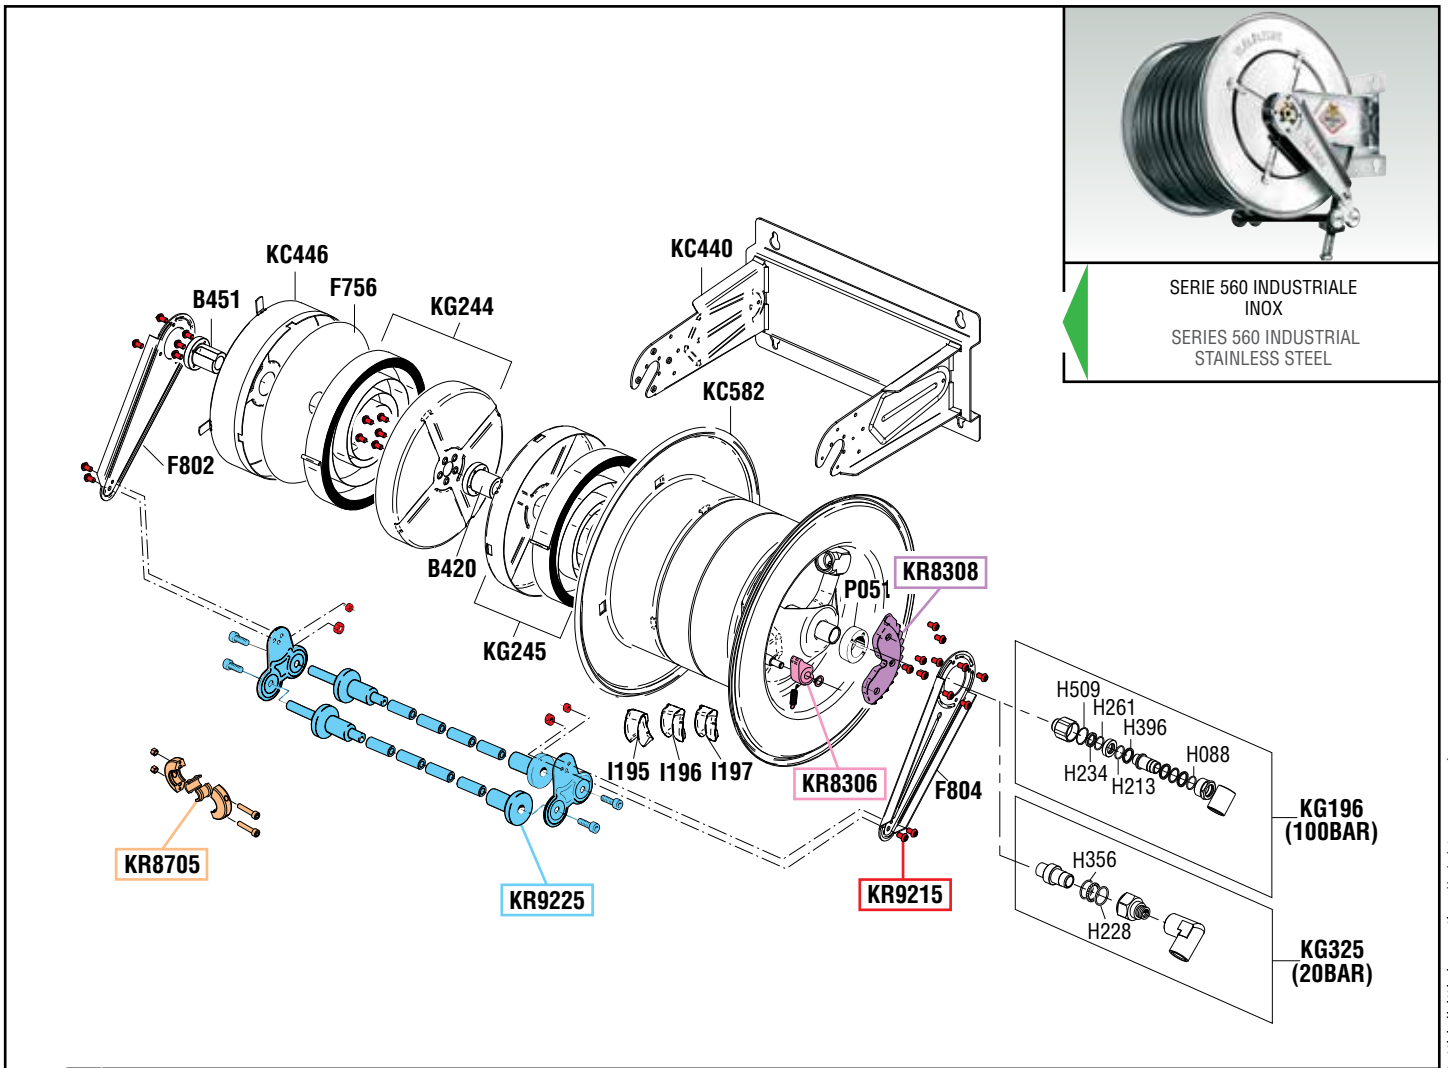

Art. 8562.100 Mod. 562-1"-20 bar - Art. 8564.200 Mod. 564-1"-150 bar

## VISTA ESPLOSA - EXPLODED VIEW

SERIE 560 INDUSTRIALE  
INOX  
SERIES 560 INDUSTRIAL  
STAINLESS STEEL

tutti i diritti riservati - all rights reserved

## GUIDA RICAMBI - SPARE PARTS GUIDE

### SPARE PARTS KITS

EACH KIT SHOWN WITH THE SAME COLOR INCLUDES ALSO THE GASKETS. THE SPARE PARTS INCLUDED IN THE KIT CAN'T BE SUPPLIED SEPARATELY EXCEPT THOSE SHOWN WITH A PROPER CODE.

CODICE CODE	DESCRIZIONE DESCRIPTION	Q. TÀ QTY
KR8306	DENTE D'ARRESTO DETENT	1
KR8308	KIT CREMAGLIERA RACK KIT	1
KR8705	TAMPONE FERMATUBO HOSE STOP	1
KR9215	SET VITI ARROTOLATORE SET OF SCREWS FOR HOSE REEL	1
KR9225	KIT PORTA RULLI ARROTOLATORE ROLLERS HOLDING KIT FOR HOSE REEL	1