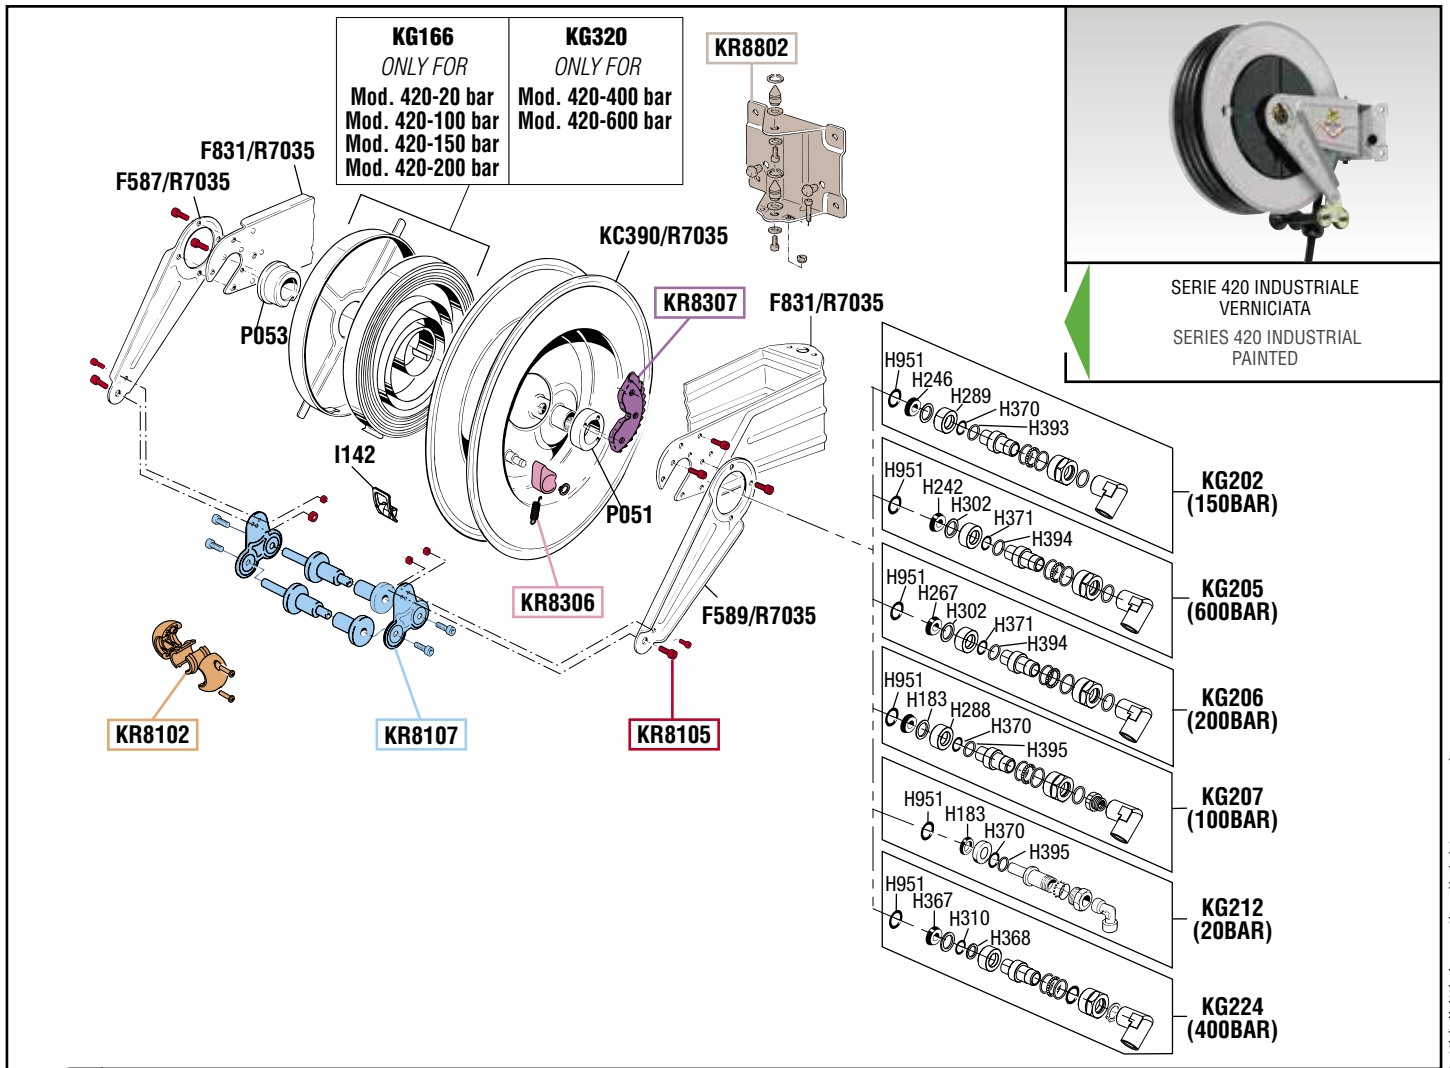

VISTA ESPLOSA - EXPLODED VIEW

tutti i diritti riservati - all rights reserved

GUIDA RICAMBI - SPARE PARTS GUIDE

KIT RICAMBI

OGNI KIT SOTTO RIPORTATO COMPRENDE I RICAMBI EVIDENZIATI CON LO STESSO COLORE E LE RELATIVE GUARNIZIONI. QUESTI RICAMBI NON SONO FORNIBILI SEPARATAMENTE TRANNE QUELLI CODIFICATI.

SPARE PARTS KITS

EACH KIT SHOWN WITH THE SAME COLOR INCLUDES ALSO THE GASKETS. THE SPARE PARTS INCLUDED IN THE KIT CAN'T BE SUPPLIED SEPARATELY EXCEPT THOSE SHOWN WITH A PROPER CODE.

CODICE CODE	DESCRIZIONE DESCRIPTION	Q.TÀ QTY
KR8102	TAMPONE FERMATUBO HOSE STOP	1
KR8105	SET VITI AVVOLGITUBO SET OF SCREWS FOR HOSEREEL	1
KR8107	KIT PORTA RULLI AVVOLGITUBO ROLLERS HOLDING KIT FOR HOSEREEL	1
KR8306	DENTE D'ARRESTO DETENT	1
KR8307	KIT CREMAGLIERA RACK KIT	1
KR8802	STAFFA PER AVVOLGITUBO WALL MOUNTED BRACKET FOR HOSEREEL	1

ELENCO RICAMBI FORNIBILI SINGOLARMENTE

LIST OF SPARE PARTS WHICH CAN BE SUPPLIED SEPARATELY

CODICE CODE	DESCRIZIONE DESCRIPTION	Q.TÀ QTY
F587/R7035	BRACCIO ORIENTABILE ADJUSTABLE ARM	1
F589/R7035	BRACCIO ORIENTABILE ADJUSTABLE ARM	1
F831/R7035	STAFFA ORIENTABILE SWIVELLING BRACKET	1
I142	INSERTO FORO USCITA TUBO HOSE OUTLET PROTECTION	1
KC390/R7035	TAMBURO AVVOLGITUBO HOSEREEL DRUM	1
KG166	CARTER MOLLA COVER SPRING GROUP	1
KG202	SNODO OLIO 150 BAR JOINT OIL 150 BAR	1
KG205	SNODO GRASSO 600 BAR JOINT GREASE 600 BAR	1
KG206	SNODO ACQUA 200 BAR JOINT WATER 200 BAR	1
KG207	SNODO ACQUA 100 BAR JOINT WATER 100 BAR	1
KG212	SNODO ARIA-ACQUA 20 BAR JOINT AIR-WATER 20 BAR	1
KG224	SNODO ACQUA 400 BAR JOINT WATER 400 BAR	1
KG320	CARTER MOLLA (Art.8420.350-Art.8420.500) COVER SPRING GROUP (Art.8420.350-8420.500)	1
P051	BOCCOLA LATO CREMAGLIERA RACK SIDE BUSH	1
P053	BOCCOLA LATO MOLLA SPRING SIDE BUSH	1

ELENCO GUARNIZIONI SNODI

JOINTS GASKETS LIST

CODICE CODE	DESCRIZIONE DESCRIPTION	Q.TÀ QTY
H951	O-RING 90SH "VITON" O-RING 90SH "VITON"	1
H183	GUARNIZIONE GASKET	1
H242	GUARNIZIONE GASKET	1
H246	GUARNIZIONE GASKET	1
H267	GUARNIZIONE "VITON 90SH" GASKET "VITON 90SH"	1
H288	RONDELLA IN "PTFE" WASHER "PTFE"	1
H289	RONDELLA IN "PTFE" WASHER "PTFE"	1
H302	RONDELLA IN "PTFE" WASHER "PTFE"	1
H310	O-RING 112 "VITON" O-RING 112 "VITON"	1
H367	GUARNIZIONE GASKET	1
H368	RONDELLA IN "PTFE" WASHER "PTFE"	1
H370	O-RING 2062 "VITON" O-RING 2062 "VITON"	1
H371	O-RING 2037 "VITON" O-RING 2037 "VITON"	1
H393	RONDELLA IN "PTFE" WASHER "PTFE"	1
H394	RONDELLA IN "PTFE" WASHER "PTFE"	1
H395	RONDELLA IN "PTFE" WASHER "PTFE"	1