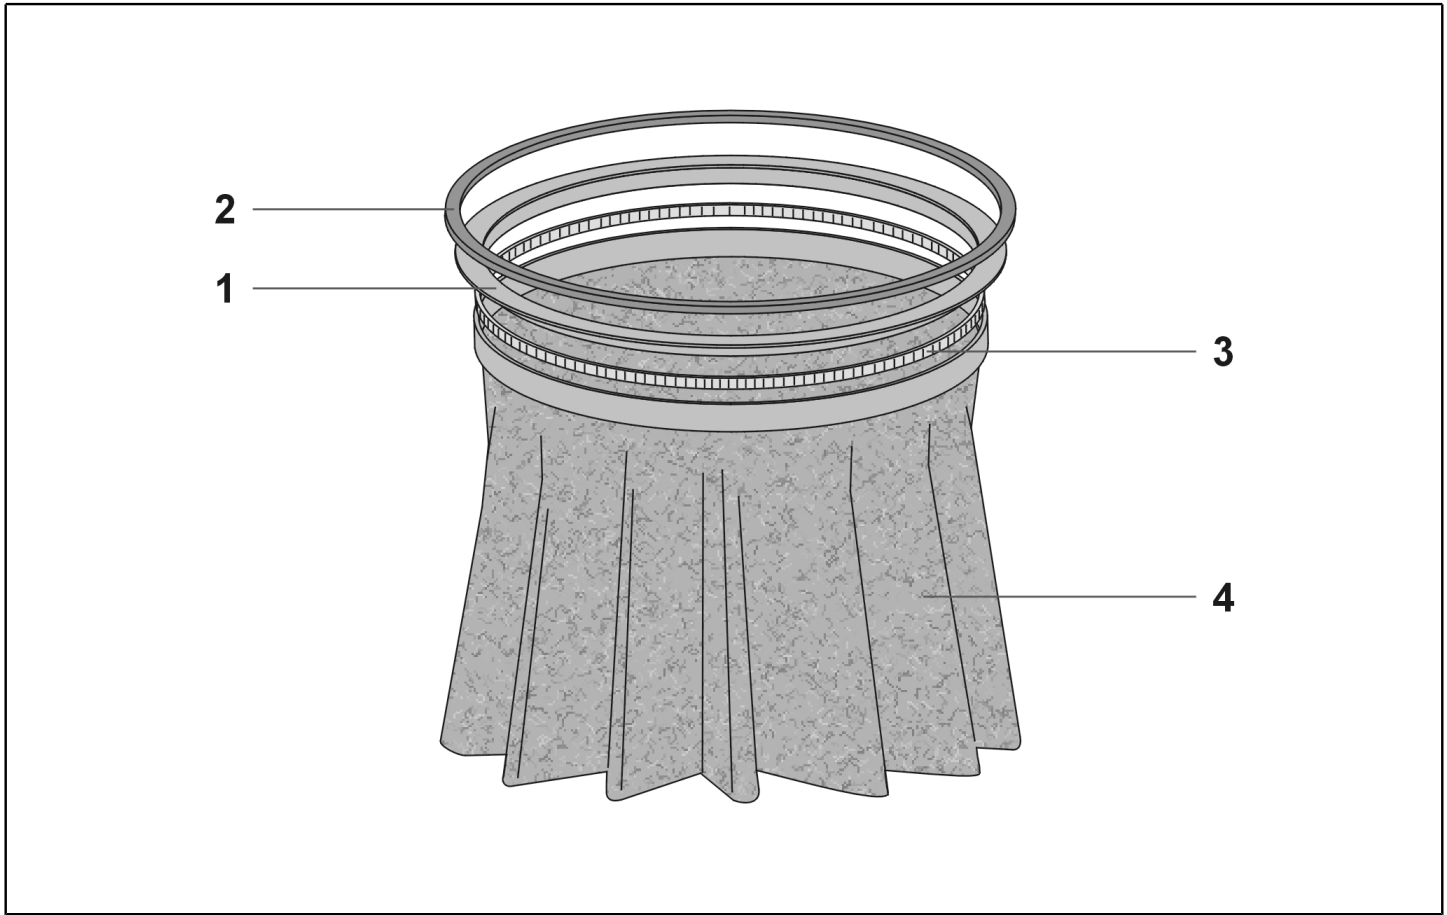

Ref. K	Part n.	Part n. 2	Description	Quantity	Validity		Price
					From	To	
*	FSVR00127		CLAMP	6,00			--
0001	MPVR88925		HOLDER-FILTER RING SER.850	1,00			--
0002	GUVR40008		PLANET GASKET L=1,49 MT	1,00			--
0003	FSVR00146		CLAMP HOSE D.460 H=8	1,00			--
0004	FTDP49549		POLYESTERE FILTER "850"	1,00			--