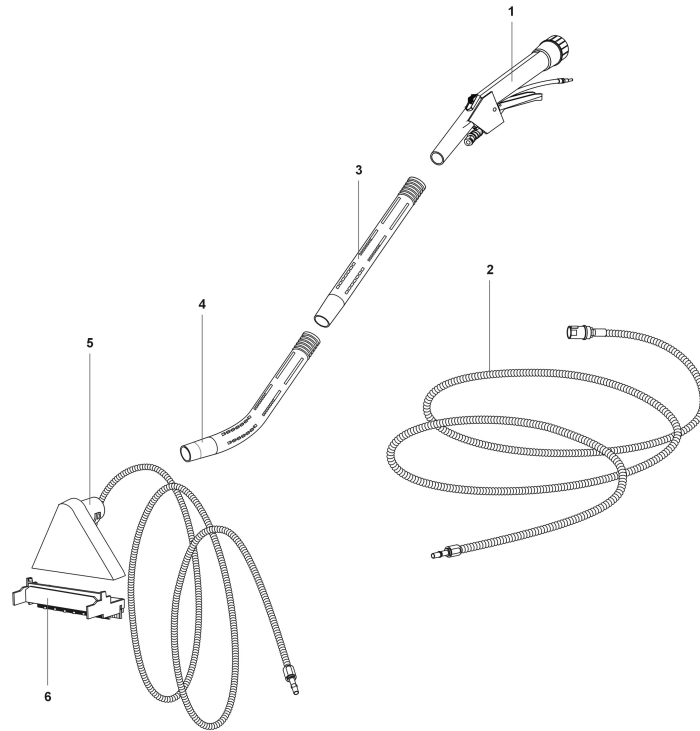

Ref. K	Part n.	Part n. 2	Description	Quantity	Validity		Price
					From	To	
0001	MPVR43046		ERGO HANDLE PLAST. COMPL.	1,00			--
0002	TBBP00630		COMP. HYDROLITIC TUBE 8 X 5	1,00			--
0003	LAFN47240		AL. TUBE HYDRO PLAST. D.36 MT.0,50	1,00			--
0004	LAFN72128		TUBE ALL-PLAST D.36 HYDRO	1,00			--
0005	MPVR86380		CARPET TOOL 99 WITH JET	1,00			--
0006	MPVR31994		FRONTAL LIQUID	1,00			--