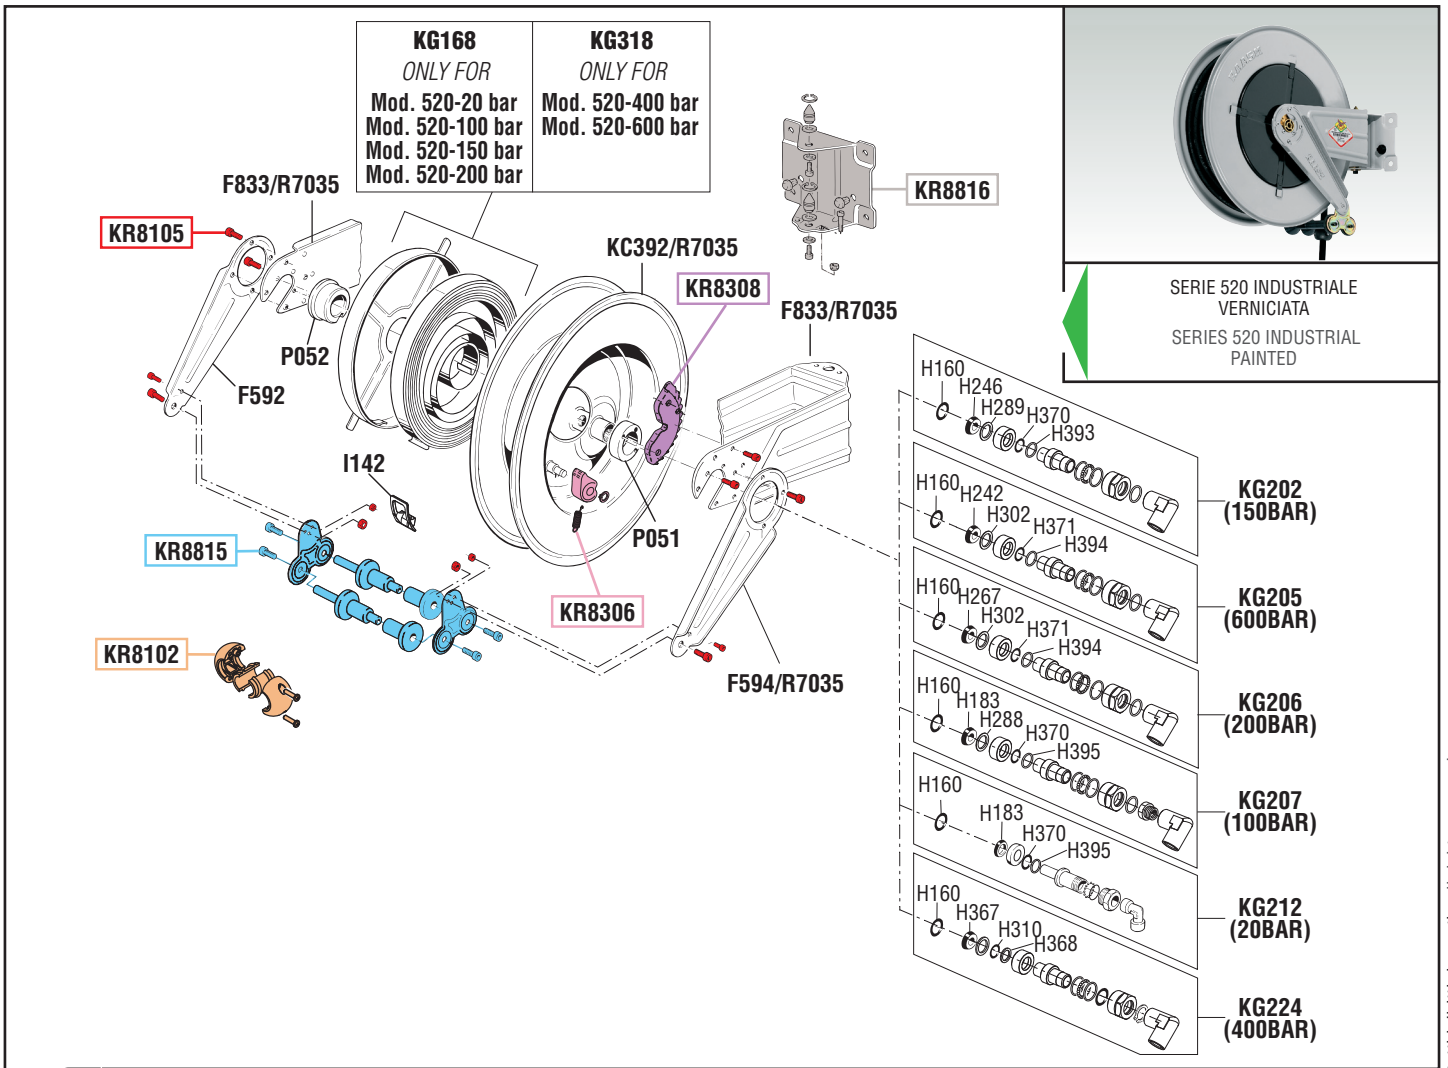

Art. 8520.100 Mod. 520-20 bar - Art. 8520.200 Mod. 520-100 bar
 Art. 8520.300 Mod. 520-200 bar - Art. 8520.350 Mod. 520-400 bar
 Art. 8520.400 Mod. 520-150 bar - Art. 8520.500 Mod. 520-600 bar

VISTA ESPLOSA - EXPLODED VIEW

SPARE PARTS KITS

EACH KIT SHOWN WITH THE SAME COLOR INCLUDES ALSO THE GASKETS. THE SPARE PARTS INCLUDED IN THE KIT CAN'T BE SUPPLIED SEPARATELY EXCEPT THOSE SHOWN WITH A PROPER CODE.

CODICE CODE	DESCRIZIONE DESCRIPTION	Q.TÀ QTY
KR8102	TAMPONE FERMATUBO HOSE STOP	1
KR8105	SET VITI AVVOLGITUBO SET OF SCREWS FOR HOSE REEL	1
KR8306	DENTE D'ARRESTO DETENT	1
KR8308	KIT CREMAGLIERA RACK KIT	1
KR8815	KIT PORTA RULLI AVVOLGITUBO ROLLERS HOLDING KIT FOR HOSE REEL	1
KR8816	STAFFA PER AVVOLGITUBO WALL MOUNTED BRACKET FOR HOSE REEL	1

ELENCO GUARNIZIONI SNODI

JOINTS GASKETS LIST

CODICE CODE	DESCRIZIONE DESCRIPTION	Q.TÀ QTY
H160	O-RING 2093 O-RING 2093	1
H183	GUARNIZIONE GASKET	1
H242	GUARNIZIONE GASKET	1
H246	GUARNIZIONE GASKET	1
H267	GUARNIZIONE "VITON 90SH" GASKET "VITON 90SH"	1
H288	RONDELLA IN "PTFE" WASHER "PTFE"	1
H289	RONDELLA IN "PTFE" WASHER "PTFE"	1
H302	RONDELLA IN "PTFE" WASHER "PTFE"	1
H310	O-RING 112 "VITON" O-RING 112 "VITON"	1
H367	GUARNIZIONE GASKET	1
H368	RONDELLA IN "PTFE" WASHER "PTFE"	1
H370	O-RING 2062 "VITON" O-RING 2062 "VITON"	1
H371	O-RING 2037 "VITON" O-RING 2037 "VITON"	1
H393	RONDELLA IN "PTFE" WASHER "PTFE"	1
H394	RONDELLA IN "PTFE" WASHER "PTFE"	1
H395	RONDELLA IN "PTFE" WASHER "PTFE"	1