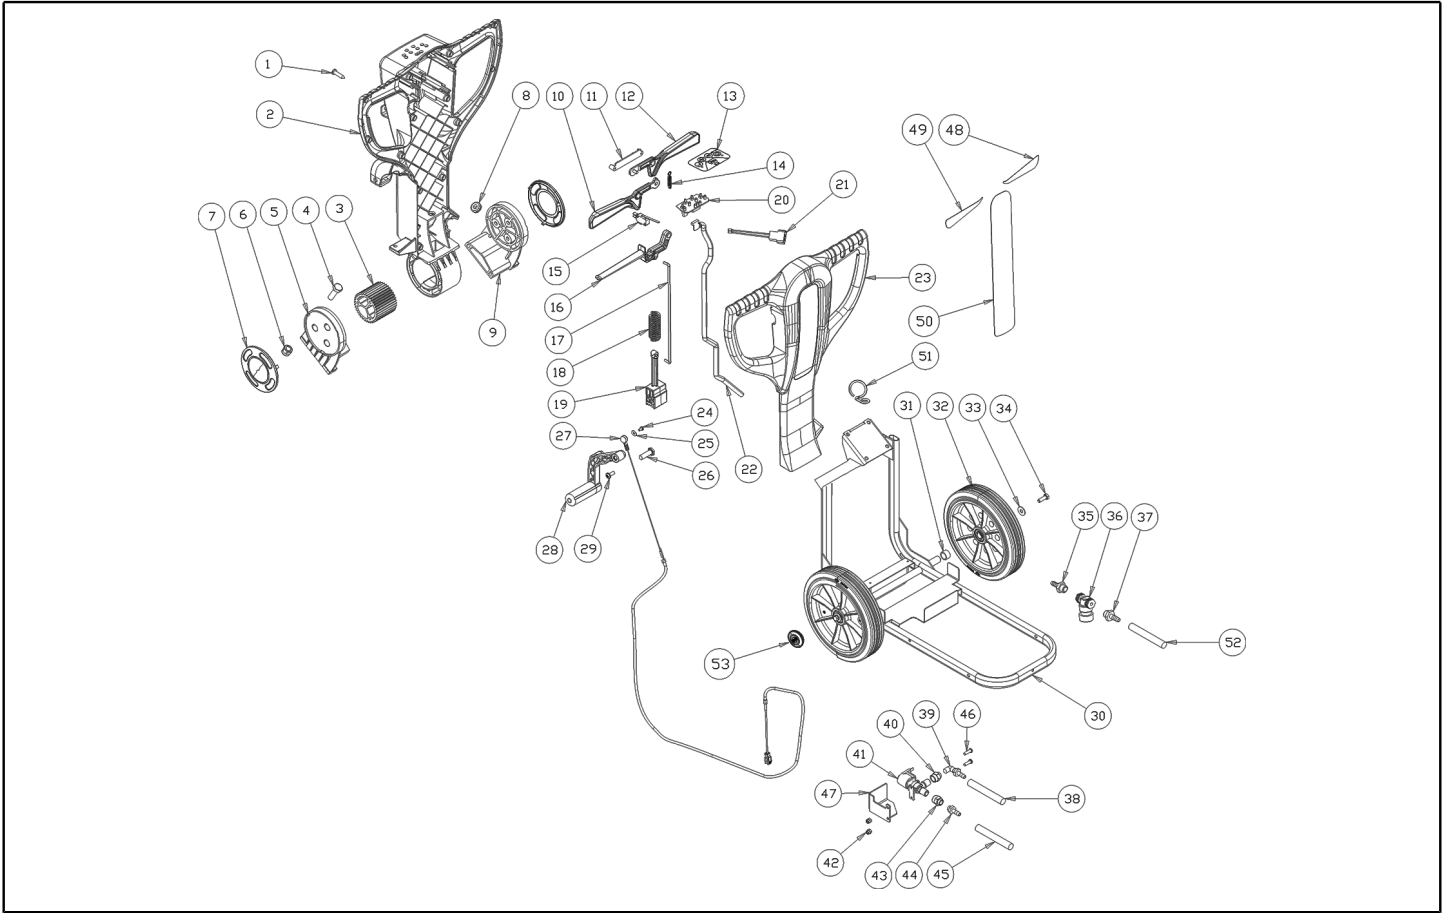

Ref. Part n.	Part n. 2	Description	Reference	Price
KTRI04748		KIT NEW PCB CT15B AND CT15ECS	0020	--