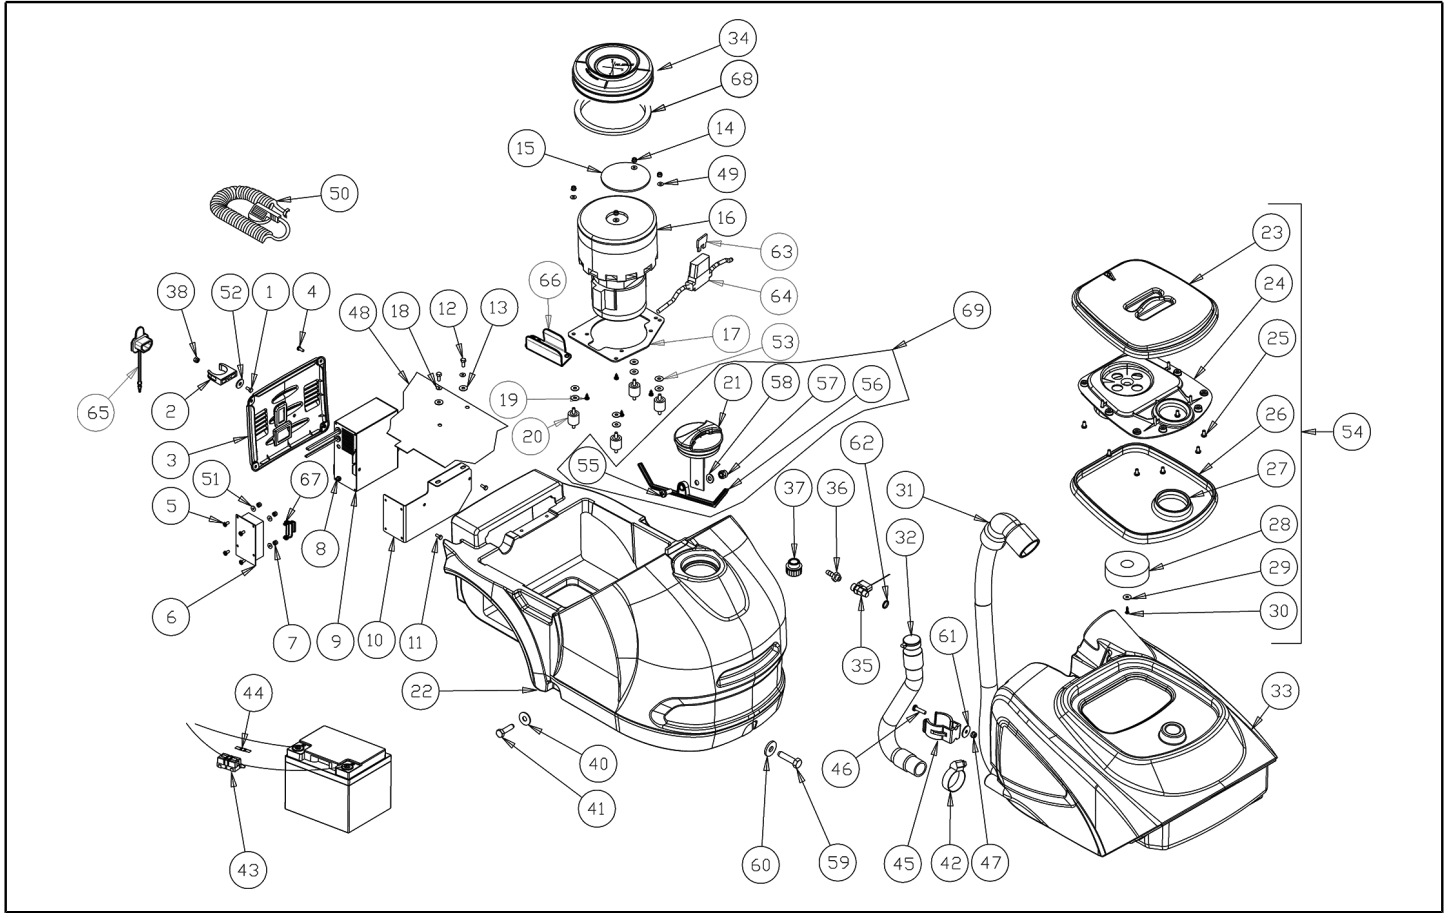

Ref. Part n.	Part n. 2	Description	Reference	Price
KTRI04748		KIT NEW PCB CT15B AND CT15ECS	0006	--