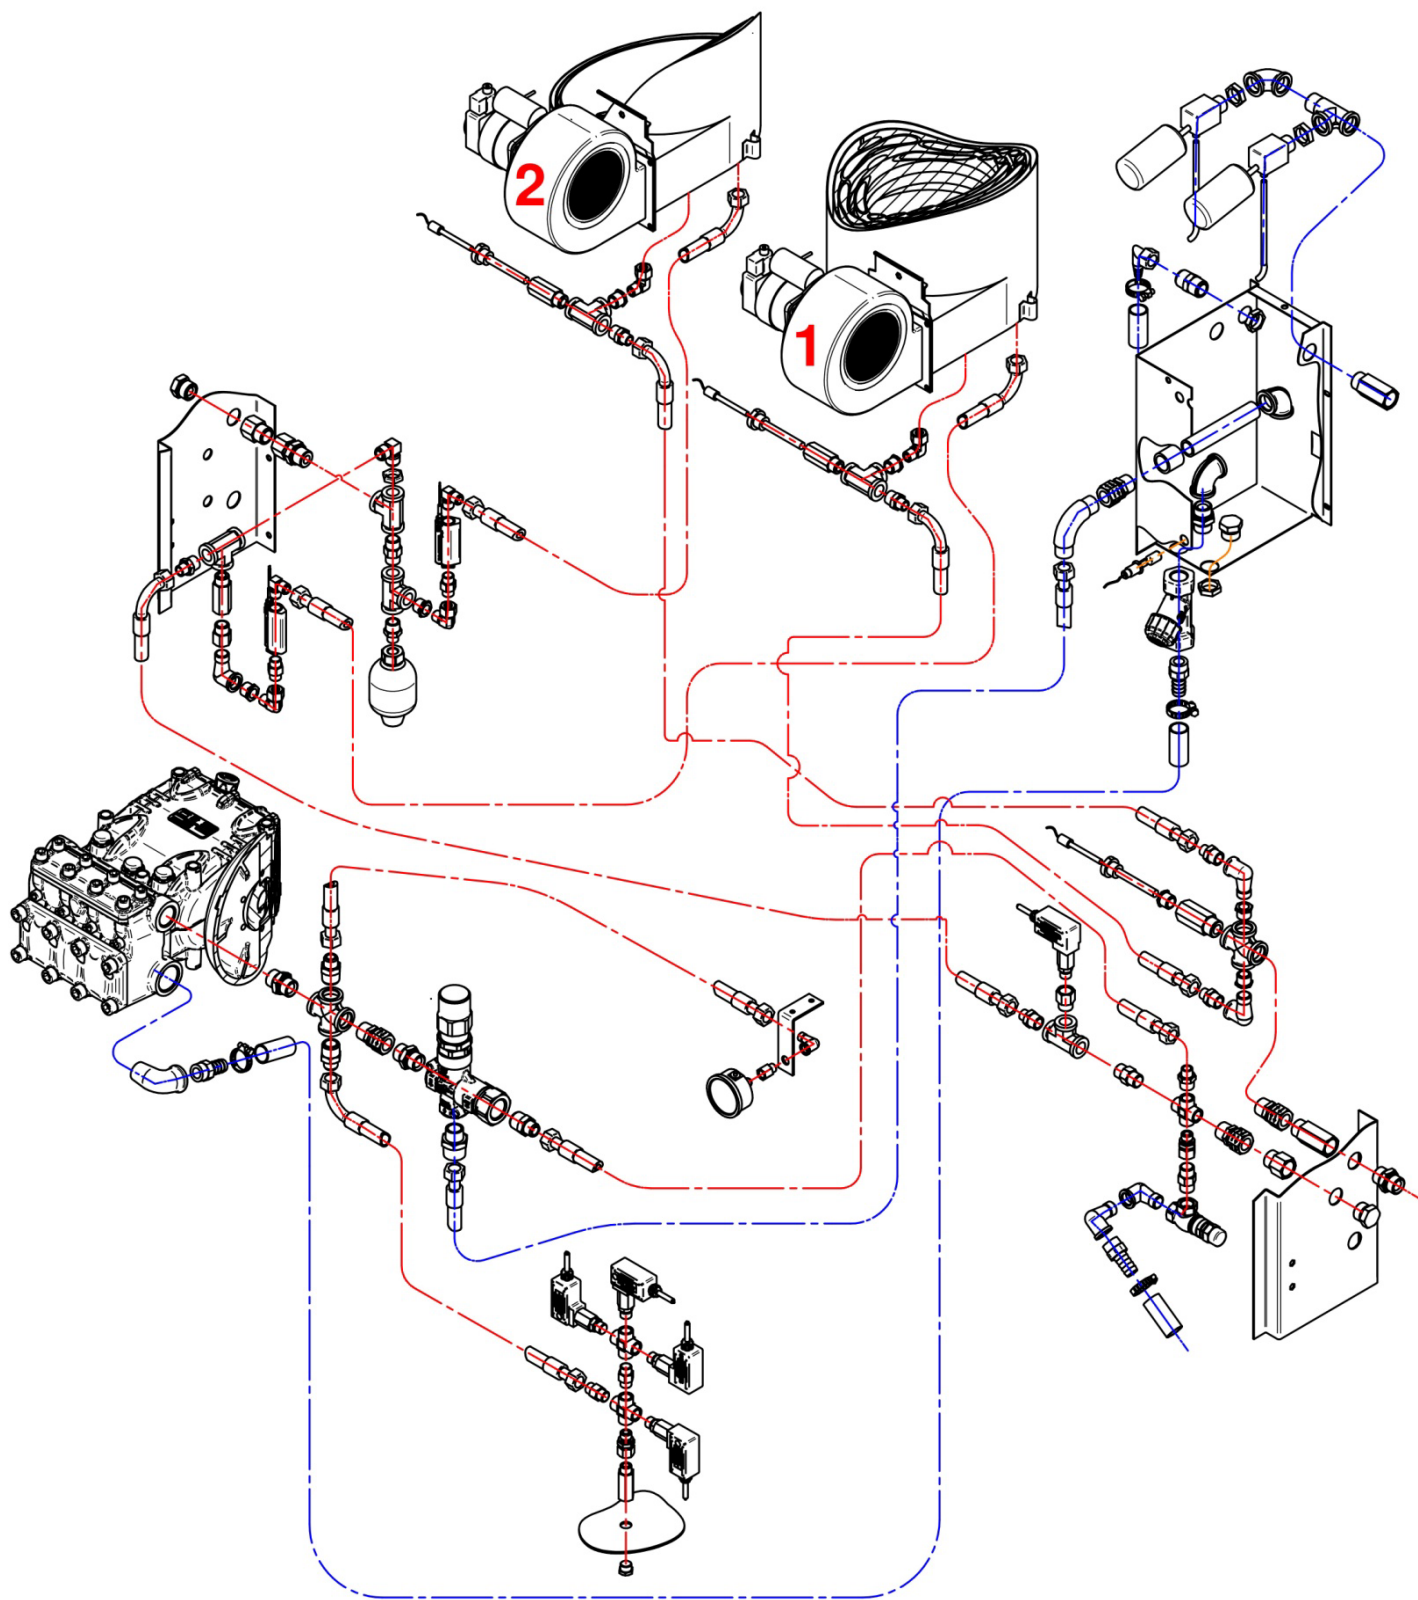

HIGH PRESSURE CIRCUIT
LOW PRESSURE CIRCUIT