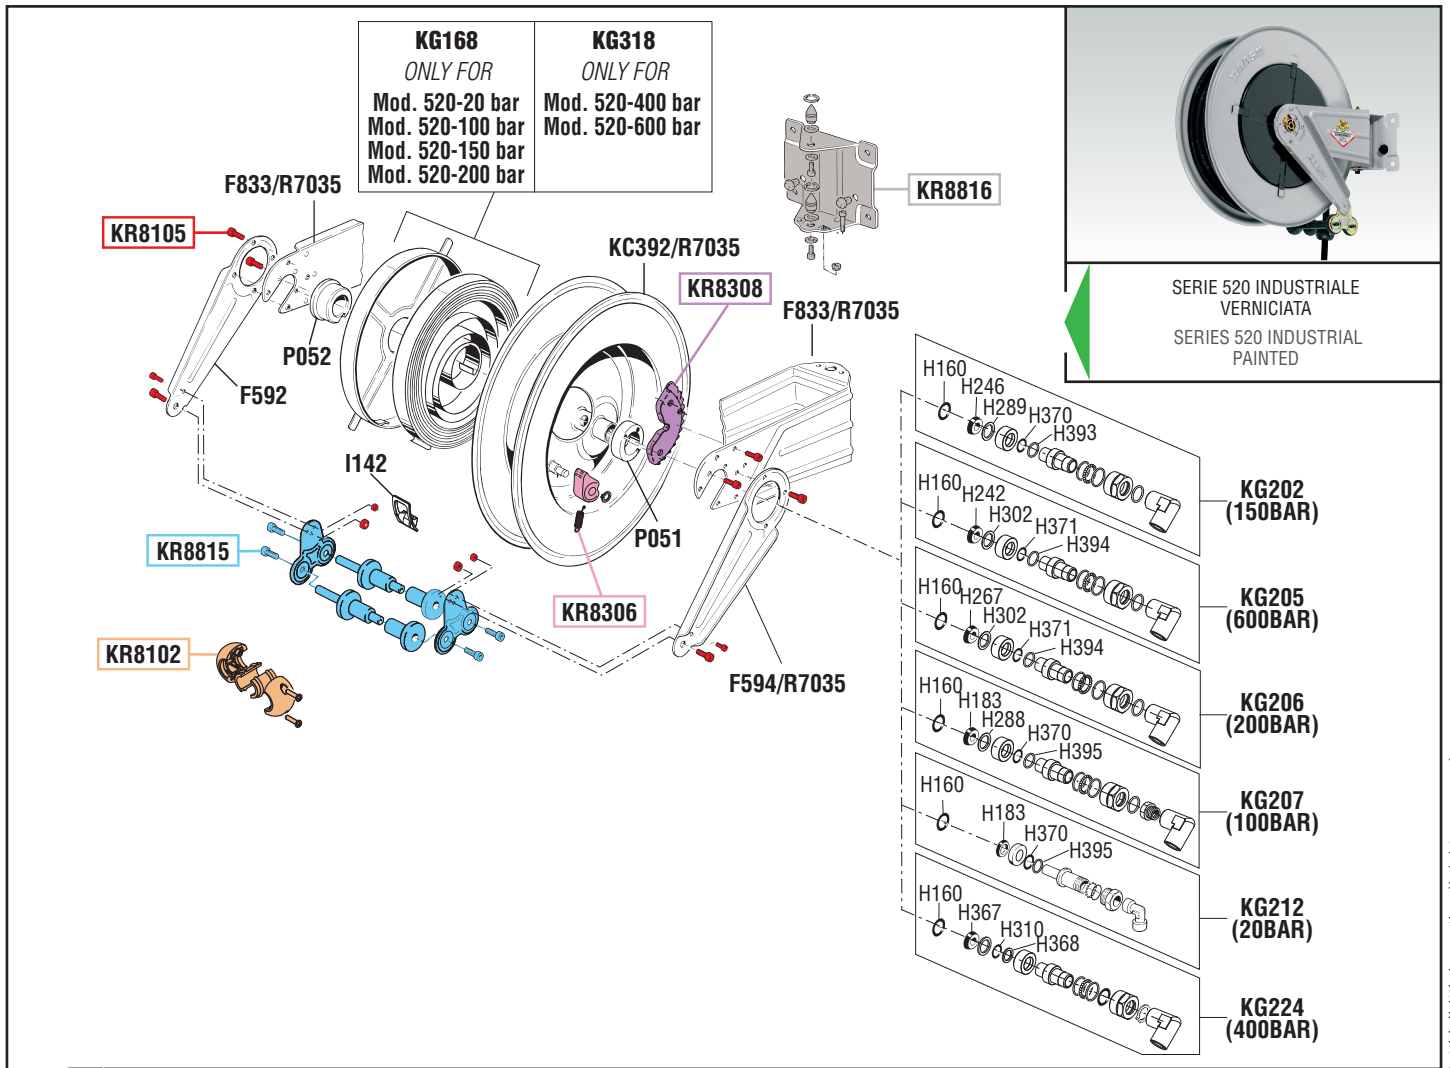

Art. 8520.100 Mod. 520-20 bar - Art. 8520.200 Mod. 520-100 bar
Art. 8520.300 Mod. 520-200 bar - Art. 8520.350 Mod. 520-400 bar
Art. 8520.400 Mod. 520-150 bar - Art. 8520.500 Mod. 520-600 bar

VISTA ESPLOSA - EXPLODED VIEW

tutti i diritti riservati - all rights reserved

GUIDA RICAMBI - SPARE PARTS GUIDE

KIT RICAMBI

OGNI KIT SOTTO RIPORTATO COMPRENDE I RICAMBI EVIDENZIATI CON LO STESSO COLORE E LE RELATIVE GUARNIZIONI. QUESTI RICAMBI NON SONO FORNIBILI SEPARATAMENTE TRANNE QUELLI CODIFICATI.

SPARE PARTS KITS

EACH KIT SHOWN WITH THE SAME COLOR INCLUDES ALSO THE GASKETS. THE SPARE PARTS INCLUDED IN THE KIT CAN'T BE SUPPLIED SEPARATELY EXCEPT THOSE SHOWN WITH A PROPER CODE.

CODICE CODE	DESCRIZIONE DESCRIPTION	Q.TÀ QTY
KR8102	TAMPONE FERMATUBO HOSE STOP	1
KR8105	SET VITI AVVOLGITUBO SET OF SCREWS FOR HOSEREEL	1
KR8306	DENTE D'ARRESTO DETENT	1
KR8308	KIT CREMAGLIERA RACK KIT	1
KR8815	KIT PORTA RULLI AVVOLGITUBO ROLLERS HOLDING KIT FOR HOSEREEL	1
KR8816	STAFFA PER AVVOLGITUBO WALL MOUNTED BRACKET FOR HOSEREEL	1

ELENCO RICAMBI FORNIBILI SINGOLARMENTE

LIST OF SPARE PARTS WHICH CAN BE SUPPLIED SEPARATELY

CODICE CODE	DESCRIZIONE DESCRIPTION	Q.TÀ QTY
F592/R7035	BRACCIO ORIENTABILE ADJUSTABLE ARM	1
F594/R7035	BRACCIO ORIENTABILE ADJUSTABLE ARM	1
F833/R7035	STAFFA ORIENTABILE SWIVELLING BRACKET	1
I142	INSERTO FORO USCITA TUBO HOSE OUTLET PROTECTION	1
KC392/R7035	TAMBURO AVVOLGITUBO HOSEREEL DRUM	1
KG168	CARTER MOLLA COVER SPRING GROUP	1
KG202	SNODO OLIO 150 BAR JOINT OIL 150 BAR	1
KG205	SNODO GRASSO 600 BAR JOINT GREASE 600 BAR	1
KG206	SNODO ACQUA 200 BAR JOINT WATER 200 BAR	1
KG207	SNODO ACQUA 100 BAR JOINT WATER 100 BAR	1
KG212	SNODO ARIA-ACQUA 20 BAR JOINT AIR-WATER 20 BAR	1
KG224	SNODO ACQUA 400 BAR JOINT WATER 400 BAR	1
KG318	CARTER MOLLA (Art.8520.350-8520.500) COVER SPRING GROUP (Art.8520.350-8520.500)	1
P051	BOCCOLA LATO CREMAGLIERA RACK SIDE BUSH	1
P052	BOCCOLA LATO MOLLA SPRING SIDE BUSH	1

ELENCO GUARNIZIONI SNODI

JOINTS GASKETS LIST

CODICE CODE	DESCRIZIONE DESCRIPTION	Q.TÀ QTY
H160	O-RING 2093 O-RING 2093	1
H183	GUARNIZIONE GASKET	1
H242	GUARNIZIONE GASKET	1
H246	GUARNIZIONE GASKET	1
H267	GUARNIZIONE "VITON 90SH" GASKET "VITON 90SH"	1
H288	RONDELLA IN "PTFE" WASHER "PTFE"	1
H289	RONDELLA IN "PTFE" WASHER "PTFE"	1
H302	RONDELLA IN "PTFE" WASHER "PTFE"	1
H310	O-RING 112 "VITON" O-RING 112 "VITON"	1
H367	GUARNIZIONE GASKET	1
H368	RONDELLA IN "PTFE" WASHER "PTFE"	1
H370	O-RING 2062 "VITON" O-RING 2062 "VITON"	1
H371	O-RING 2037 "VITON" O-RING 2037 "VITON"	1
H393	RONDELLA IN "PTFE" WASHER "PTFE"	1
H394	RONDELLA IN "PTFE" WASHER "PTFE"	1
H395	RONDELLA IN "PTFE" WASHER "PTFE"	1