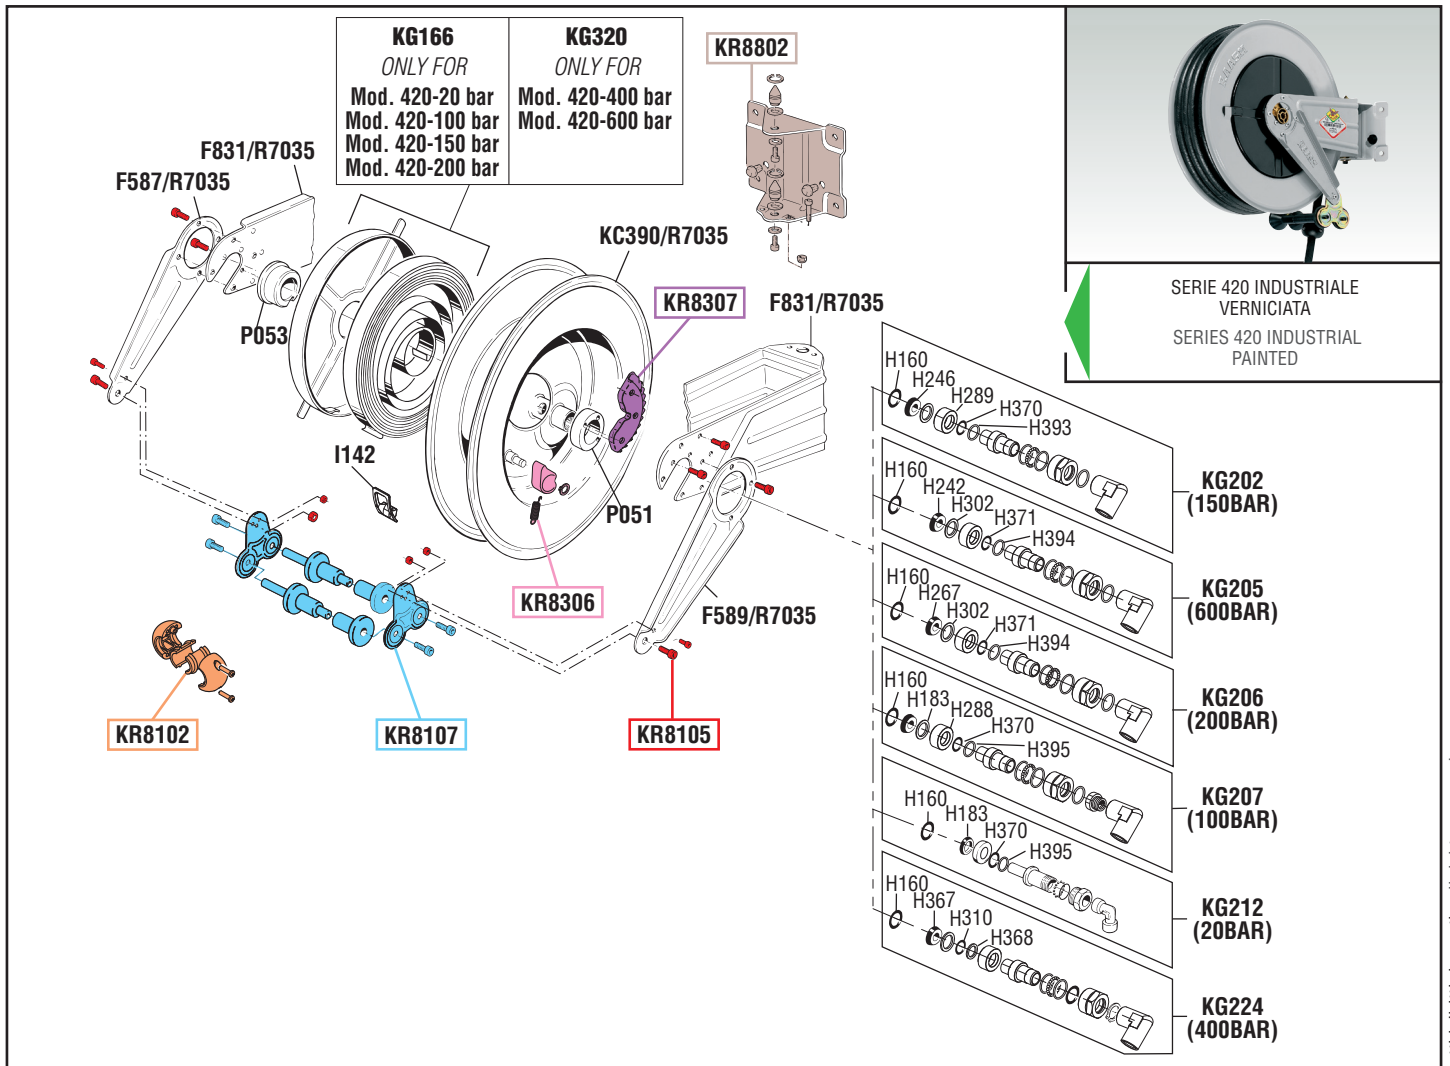

Art. 8420.100 Mod. 420-20 bar - Art. 8420.200 Mod. 420-100 bar
 Art. 8420.300 Mod. 420-200 bar - Art. 8420.350 Mod. 420-400 bar
 Art. 8420.400 Mod. 420-150 bar - Art. 8420.500 Mod. 420-600 bar

VISTA ESPLOSA - EXPLODED VIEW

SPARE PARTS KITS

EACH KIT SHOWN WITH THE SAME COLOR INCLUDES ALSO THE GASKETS. THE SPARE PARTS INCLUDED IN THE KIT CAN'T BE SUPPLIED SEPARATELY EXCEPT THOSE SHOWN WITH A PROPER CODE.

CODICE CODE	DESCRIZIONE DESCRIPTION	Q.TÀ QTY
KR8102	TAMPONE FERMATUBO HOSE STOP	1
KR8105	SET VITI AVVOLGITUBO SET OF SCREWS FOR HOSEREEL	1
KR8107	KIT PORTA RULLI AVVOLGITUBO ROLLERS HOLDING KIT FOR HOSEREEL	1
KR8306	DENTE D'ARRESTO DETENT	1
KR8307	KIT CREMAGLIERA RACK KIT	1
KR8802	STAFFA PER AVVOLGITUBO WALL MOUNTED BRACKET FOR HOSEREEL	1

ELENCO GUARNIZIONI SNODI

JOINTS GASKETS LIST

CODICE CODE	DESCRIZIONE DESCRIPTION	Q.TÀ QTY
H160	O-RING 2093 O-RING 2093	1
H183	GUARNIZIONE GASKET	1
H242	GUARNIZIONE GASKET	1
H246	GUARNIZIONE GASKET	1
H267	GUARNIZIONE "VITON 90SH" GASKET "VITON 90SH"	1
H288	RONDELLA IN "PTFE" WASHER "PTFE"	1
H289	RONDELLA IN "PTFE" WASHER "PTFE"	1
H302	RONDELLA IN "PTFE" WASHER "PTFE"	1
H310	O-RING 112 "VITON" O-RING 112 "VITON"	1
H367	GUARNIZIONE GASKET	1
H368	RONDELLA IN "PTFE" WASHER "PTFE"	1
H370	O-RING 2062 "VITON" O-RING 2062 "VITON"	1
H371	O-RING 2037 "VITON" O-RING 2037 "VITON"	1
H393	RONDELLA IN "PTFE" WASHER "PTFE"	1
H394	RONDELLA IN "PTFE" WASHER "PTFE"	1
H395	RONDELLA IN "PTFE" WASHER "PTFE"	1